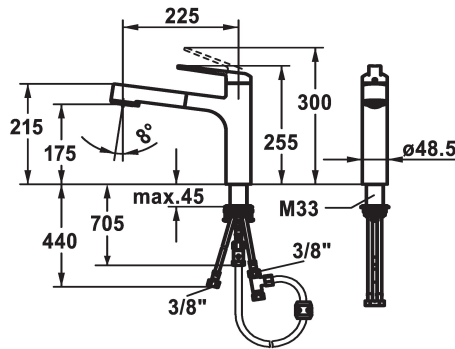

KWC DOMO 6.0

Lever mixer - Kitchen - Low pressure

Modell-Linie: DOMO 6.0 | 10.665.033.000FL

Kranar | Hydraulické armatúry

KWC-No.

124924

chromeline, A 225, flexible connection hoses

- * Lever mixer
- * TouchProtect - anti-scald protection thanks to the "double skin" principle
- * Intrinsicly safe against backflow
- * Pull-out spray
 - SprayClean - easy to clean and actively prevents limescale buildup
 - up to 600 mm pull-out length
 - TripleClean - Normal, soft, and power stream modes
 - hose surface to fit faucet surface
- * Hose guide, swivelling 120°

- * EasyLock - a pull-out spray that easily slides back into place
- * OptimalSpace - ample space for washing or working
- * KWC cartridge M 35 S
 - with ceramic discs
 - flow rate and temperature continuously variable
 - temperature limitation
- * Flexible connection hoses 3/8"
- * QuickInstallation - Fastening via threaded connection with locking screws
- * Mounting hole size ø35 mm

Technical Data

ATT-KWC-A_AUSZUGBRAUSE_SIEB

7 l/min (3 bar)

ATT-KWC-A_AUSZUGBRAUSE_NORMAL

7 l/min (3 bar)

Connection

Flexible_Anschlussschläuche

ATT-KWC-AUSLAUF

Standmontage

Faucet_typ

Hebelmischer

Measure_Height

255

ATT-KWC-ENERGIESPAREN

Niederdruck

G_Acoustic group