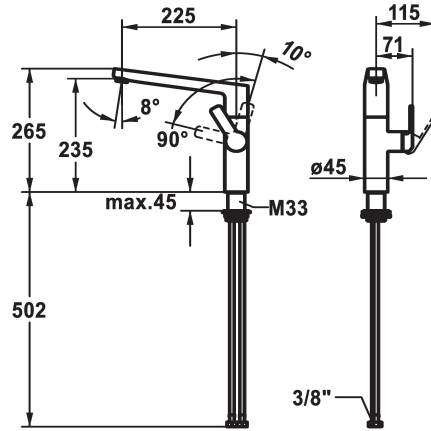

## KWC DOMO 6.0 Lever mixer - Kitchen

Modell-Linie: DOMO 6.0 | 10.661.013.000FL  
Umyvadlové armatury | Hydraulické armatury

### KWC-No.

**124926**

chromeline, A 225, flexible connection hoses

- \* Lever mixer
- \* Lever installation only possible on the right side
- Child safety: cold water flow in lever position towards the front
- \* gap between wall and centre of mounting hole min. 26 mm
- \* SwivelStop - swivel spout 150°, extensible to 360°
- Neoperl® Cascade® SLC
- \* OptimalSpace - ample space for washing or working
- \* KWC cartridge M 35 S
- with ceramic discs

- flow rate and temperature continuously variable
- temperature limitation
- \* Flexible connection hoses 3/8"
- \* QuickInstallation - Fastening via threaded connection with locking screws
- \* Mounting hole size ø35 mm
- \* To be ordered separately (optional or if necessary):
- Swivel range limited to 120° Z.538.320

11 l/min (3 bar)
Flexible_Anschlusschläuche
schwenkbar
seitenbedient
chromeline
Standmontage
Hebelmischer
265
I
A225
B
235
mosaz