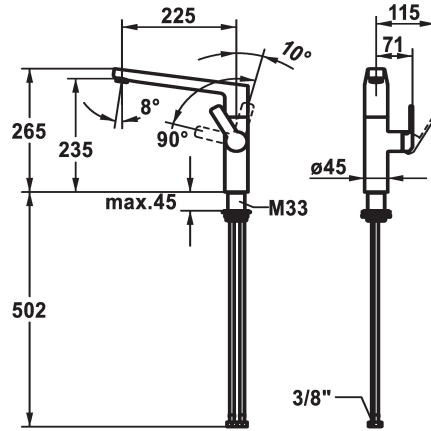

KWC DOMO 6.0 Lever mixer - Kitchen

Modell-Linie: DOMO 6.0 | 10.661.013.000FL
Taps | Manual taps

KWC-No.

124926
chromeline, A 225, flexible connection hoses

- * Lever mixer
- * Lever installation only possible on the right side
- Child safety: cold water flow in lever position towards the front
- * gap between wall and centre of mounting hole min. 26 mm
- * SwivelStop - swivel spout 150°, extensible to 360°
- Neoperl® Cascade® SLC
- * OptimalSpace - ample space for washing or working
- * KWC cartridge M 35 S
- with ceramic discs

- flow rate and temperature continuously variable
- temperature limitation
- * Flexible connection hoses 3/8"
- * QuickInstallation - Fastening via threaded connection with locking screws
- * Mounting hole size ø35 mm
- * To be ordered separately (optional or if necessary):
- Swivel range limited to 120° Z.538.320

Technical Data

Flow rate	11 l/min (3 bar)
Connection	Flexible connection hoses
Spout	swivel
Handling	side lever
Color code	chrome
Installation_type	Pillar installation
Faucet_typ	Lever mixer
Dimension Height	265
G_Acoustic group	I
Projection_A	A 225
Energy Label	B
Dimension Water outlet	235
material	Brass

Flow rate	11 l/min (3 bar)
Connection	Flexible connection hoses
Spout	swivel
Handling	side lever
Color code	chrome
Installation_type	Pillar installation
Faucet_typ	Lever mixer
Dimension Height	265
G_Acoustic group	I
Projection_A	A 225
Energy Label	B
Dimension Water outlet	235
material	Brass