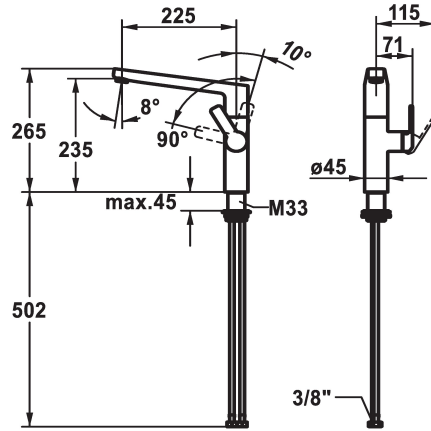

KWC DOMO 6.0 Lever mixer - Kitchen

Modell-Linie: DOMO 6.0 | 10.661.013.000FL
Taps | Manual taps

KWC-No.

124926
chromeline, A 225, flexible connection hoses

- * Lever mixer
- * Lever installation only possible on the right side
- Child safety: cold water flow in lever position towards the front
- * gap between wall and centre of mounting hole min. 26 mm
- * SwivelStop - swivel spout 150°, extensible to 360°
- Neoperl® Cascade® SLC
- * OptimalSpace - ample space for washing or working
- * KWC cartridge M 35 S
- with ceramic discs

- flow rate and temperature continuously variable
- temperature limitation
- * Flexible connection hoses 3/8"
- * QuickInstallation - Fastening via threaded connection with locking screws
- * Mounting hole size ø35 mm
- * To be ordered separately (optional or if necessary):
- Swivel range limited to 120° Z.538.320

Technical Data

Flow rate
Connection
Spout
Handling
Color code
Installation type
Faucet_typ
Measure Height
Acoustic group
Projection A
Energy label
Dimension Water outlet
material

11 l/min (3 bar)
Flexible connection hoses
swivel
side lever
chromeline
Pillar installation
Lever mixer
265
I
A 225
B
235
Brass