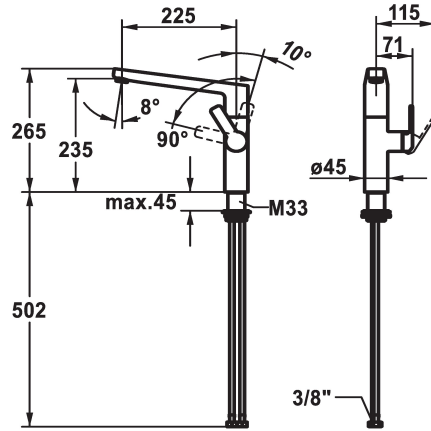

## KWC DOMO 6.0 Lever mixer - Kitchen

Modell-Linie: DOMO 6.0 | 10.661.013.000FL  
Hanat | Käsikäyttöiset hanat

### KWC-No.

**124926**

chromeline, A 225, flexible connection hoses

#### \* Lever mixer

\* Lever installation only possible on the right side

- Child safety: cold water flow in lever position towards the front

\* gap between wall and centre of mounting hole min. 26 mm

\* SwivelStop - swivel spout 150°, extensible to 360°

\* QuickInstallation - Fastening via threaded connection with locking screws

\* Mounting hole size ø35 mm

\* To be ordered separately (optional or if necessary):

- Swivel range limited to 120° Z.538.320