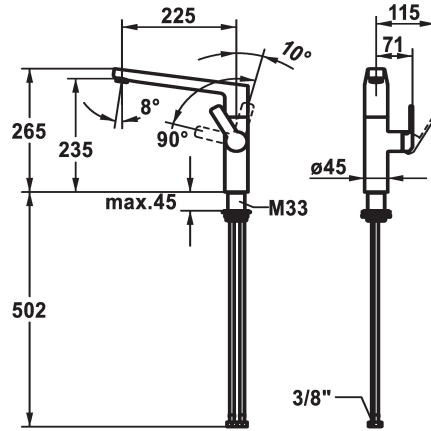

### KWC-No.

**124926**

chromeline, A 225, flexible connection hoses

- \* Lever mixer
- \* Lever installation only possible on the right side
- Child safety: cold water flow in lever position towards the front
- \* gap between wall and centre of mounting hole min. 26 mm
- \* SwivelStop - swivel spout 150°, extensible to 360°
- Neoperl® Cascade® SLC
- \* OptimalSpace - ample space for washing or working
- \* KWC cartridge M 35 S
- with ceramic discs

- flow rate and temperature continuously variable
- temperature limitation
- \* Flexible connection hoses 3/8"
- \* QuickInstallation - Fastening via threaded connection with locking screws
- \* Mounting hole size ø35 mm
- \* To be ordered separately (optional or if necessary):
- Swivel range limited to 120° Z.538.320

### Dane techniczne

A_Spout_Spray
Connection
ATT-KWC-AUSLAUF
Handling
ATT-KWC-FARBCODE
Installation_type
Faucet_typ
Dimension Height
G_Acoustic group
Projection_A
EnergyLabelCH
ATT-KWC-MASS-WASSERAUSTRITT
Material

11 l/min (3 bar)
Flexible_Anschlusschläuche
schwenkbar
seitenbedient
chromeline
Standmontage
Hebelmischer
265
I
A225
B
235
Mosiqdz