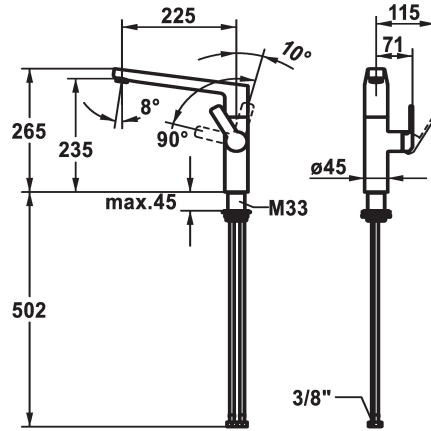

KWC DOMO 6.0 Lever mixer - Kitchen

Modell-Linie: DOMO 6.0 | 10.661.013.000FL
Kranar | Hydraulické armatúry

KWC-No.

124926

chromeline, A 225, flexible connection hoses

- * Lever mixer
- * Lever installation only possible on the right side
- Child safety: cold water flow in lever position towards the front
- * gap between wall and centre of mounting hole min. 26 mm
- * SwivelStop - swivel spout 150°, extensible to 360°
- Neoperl® Cascade® SLC
- * OptimalSpace - ample space for washing or working
- * KWC cartridge M 35 S
- with ceramic discs

- flow rate and temperature continuously variable
- temperature limitation
- * Flexible connection hoses 3/8"
- * QuickInstallation - Fastening via threaded connection with locking screws
- * Mounting hole size ø35 mm
- * To be ordered separately (optional or if necessary):
- Swivel range limited to 120° Z.538.320

Technical Data

A_Spout_Spray
Connection
ATT-KWC-AUSLAUF
Handling
ATT-KWC-FARBCODE
Installation_type
Faucet_typ
Measure_Height
G_Acoustic group
Projection_A
EnergyLabelCH
ATT-KWC-MASS-WASSERAUSTRITT
Material

11 l/min (3 bar)
Flexible_Anschlusschläuche
schwenkbar
seitenbedient
chromeline
Standmontage
Hebelmischer
265
I
A225
B
235
Mässing