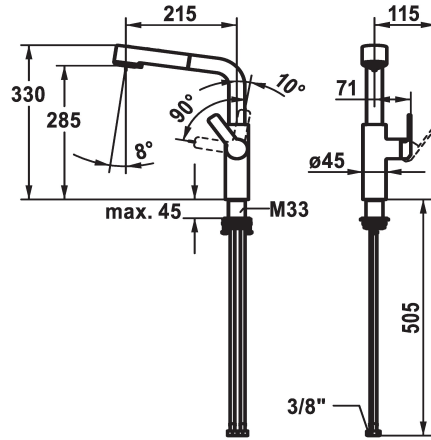

## KWC DOMO 6.0 Lever mixer - Kitchen

Modell-Linie: DOMO 6.0 | 10.661.003.000FL  
Umyvadlové armatury | Hydraulické armatury

### KWC-No.

**124928**

chromeline, A 215, flexible connection hoses

- \* Lever mixer
- \* Lever installation only possible on the right side
- Child safety: cold water flow in lever position towards the front
- \* gap between wall and centre of mounting hole min. 26 mm
- \* TouchProtect - anti-scald protection thanks to the "double skin" principle
- \* Inherently safe against backflow
- \* Pull-out spray
  - SprayClean - easy to clean and actively prevents limescale buildup
  - up to 600 mm pull-out length
  - TripleClean - Normal, soft, and power stream modes
  - hose surface to fit faucet surface
  - QuickConnect - Simple hose connection system

- \* Hose guide, swivelling 150°
- \* EasyLock - a pull-out spray that easily slides back into place
- \* OptimalSpace - ample space for washing or working
- \* KWC cartridge M 35 S
  - with ceramic discs
  - flow rate and temperature continuously variable
  - temperature limitation
- \* Flexible connection hoses 3/8"
- \* QuickInstallation - Fastening via threaded connection with locking screws
- \* Mounting hole size  $\varnothing 35$  mm
- \* To be ordered separately (optional or if necessary):
  - Swivel range limited to 120°, Z.538.320

Installation\_type

Faucet\_typ

ATT-KWC-BAUFORM

Measure\_Height

G\_Acoustic group

Projection\_A

EnergyLabelCH

ATT-KWC-MASS-WASSERAUSTRITT