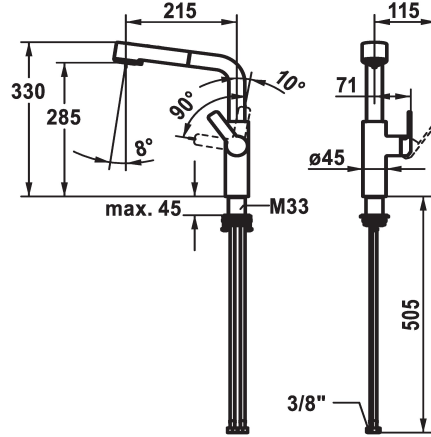

KWC DOMO 6.0 Lever mixer - Kitchen

Modell-Linie: DOMO 6.0 | 10.661.003.000FL
Armatura umywalkowa | Armatura jednouchwytywa

KWC-No.

124928

chromeline, A 215, flexible connection hoses

- * Lever mixer
- * Lever installation only possible on the right side
- Child safety: cold water flow in lever position towards the front
- * gap between wall and centre of mounting hole min. 26 mm
- * TouchProtect - anti-scald protection thanks to the "double skin" principle
- * Intrinsicly safe against backflow
- * Pull-out spray
 - SprayClean - easy to clean and actively prevents limescale buildup
 - up to 600 mm pull-out length
 - TripleClean - Normal, soft, and power stream modes
 - hose surface to fit faucet surface
 - QuickConnect - Simple hose connection system

- * Hose guide, swivelling 150°
- * EasyLock - a pull-out spray that easily slides back into place
- * OptimalSpace - ample space for washing or working
- * KWC cartridge M 35 S
 - with ceramic discs
 - flow rate and temperature continuously variable
 - temperature limitation
- * Flexible connection hoses 3/8"
- * QuickInstallation - Fastening via threaded connection with locking screws
- * Mounting hole size $\varnothing 35$ mm
- * To be ordered separately (optional or if necessary):
 - Swivel range limited to 120°, Z.538.320

Installation_type

Faucet_typ

ATT-KWC-BAUFORM

Dimension Height

G_Acoustic group

Projection_A

EnergyLabelCH

ATT-KWC-MASS-WASSERAUSTRITT

Material

8 l/min (3 bar)

8 l/min (3 bar)

Flexible_Anschlusschläuche

schwenkbar

seitenbedient

Auszugbrause

chromeline