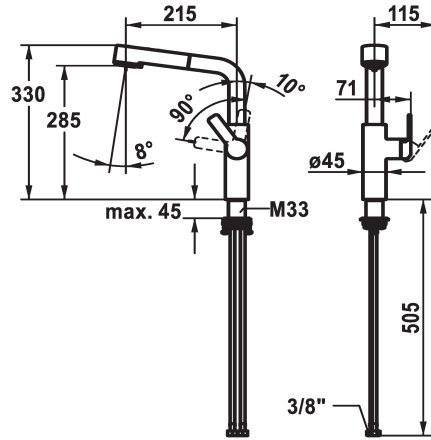

KWC DOMO 6.0 Lever mixer - Kitchen

Modell-Linie: **DOMO 6.0** | 10.661.003.000FL
Kranar | Hydraulické armatúry

KWC-No.

124928

chromeline, A 215, flexible connection hoses

- * Lever mixer
- * Lever installation only possible on the right side
- Child safety: cold water flow in lever position towards the front
- * gap between wall and centre of mounting hole min. 26 mm
- * TouchProtect - anti-scald protection thanks to the "double skin" principle
- * Intrinsicly safe against backflow
- * Pull-out spray
 - SprayClean - easy to clean and actively prevents limescale buildup
 - up to 600 mm pull-out length
 - TripleClean - Normal, soft, and power stream modes
 - hose surface to fit faucet surface
 - QuickConnect - Simple hose connection system

- * Hose guide, swivelling 150°
- * EasyLock - a pull-out spray that easily slides back into place
- * OptimalSpace - ample space for washing or working
- * KWC cartridge M 35 S
 - with ceramic discs
 - flow rate and temperature continuously variable
 - temperature limitation
- * Flexible connection hoses 3/8"
- * QuickInstallation - Fastening via threaded connection with locking screws
- * Mounting hole size $\varnothing 35$ mm
- * To be ordered separately (optional or if necessary):
 - Swivel range limited to 120°, Z.538.320

Installation_type

Faucet_typ

ATT-KWC-BAUFORM

Measure_Height

G_Acoustic group

Projection_A

EnergyLabelCH

ATT-KWC-MASS-WASSERAUSTRITT

Material

8 l/min (3 bar)

8 l/min (3 bar)

Flexible_Anschlusschläuche

schwenkbar

seitenbedient

Auszugbrause

chromeline