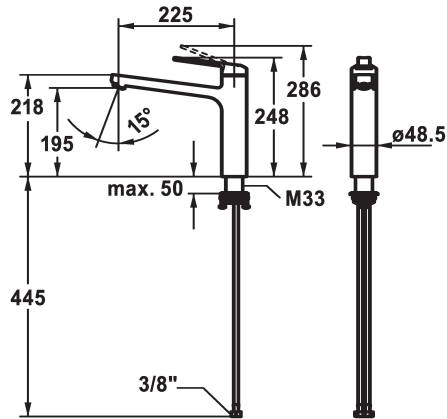

KWC DOMO E Lever mixer - Kitchen

Modell-Linie: DOMO E | 10.701.023.700FL
Taps | Manual taps

KWC-No.

124933
stainless steel, A 225, flexible connection hoses

- * Lever mixer
- * Swivel spout 150°
- Neoperl® Cascade® SLC
- * OptimalSpace - ample space for washing or working
- * KWC cartridge M 35 S
- with ceramic discs

- flow rate and temperature continuously variable
- temperature limitation
- * Flexible connection hoses 3/8"
- * QuickInstallation - Fastening via threaded connection with locking screws
- * Mounting hole size $\varnothing 35$ mm

Technical Data

Flow rate
Connection
Spout
Handling
Color code
Installation_type
Faucet_typ
Dimension Height
Acoustic group
Projection_A
Energy Label
Dimension Water outlet
material

12 l/min (3 bar)
Flexible connection hoses
swivel
top lever
stainless steel
Pillar installation
Faucet
248
Battery1
A 225
B
195
stainless steel