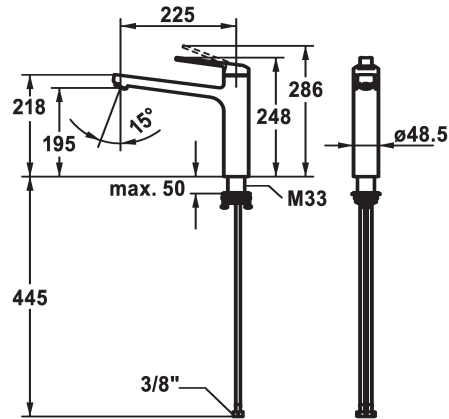

## KWC DOMO E Lever mixer - Kitchen

Modell-Linie: DOMO E | 10.701.023.700FL  
Armatura umywalkowa | Armatura jednouchwytywa

### KWC-No.

**124933**  
stainless steel, A 225, flexible connection hoses

- \* Lever mixer
- \* Swivel spout 150°
- Neoperl® Cascade® SLC
- \* OptimalSpace - ample space for washing or working
- \* KWC cartridge M 35 S
- with ceramic discs

- flow rate and temperature continuously variable
- temperature limitation
- \* Flexible connection hoses 3/8"
- \* QuickInstallation - Fastening via threaded connection with locking screws
- \* Mounting hole size  $\varnothing 35$  mm

### Dane techniczne

A_Spout_Spray
Connection
ATT-KWC-AUSLAUF
Handling
ATT-KWC-FARBCODE
Installation_type
Faucet_typ
Dimension Height
G_Acoustic_group
Projection_A
EnergyLabelCH
ATT-KWC-MASS-WASSERAUSTRITT
Material