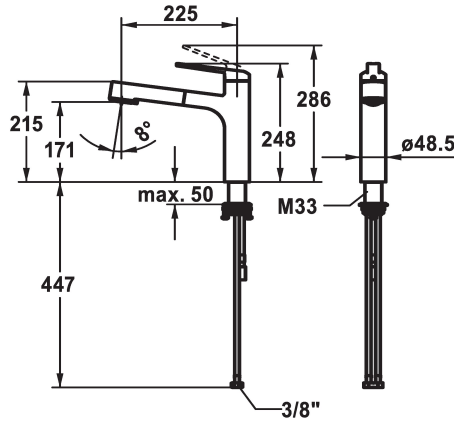

## KWC DOMO E Lever mixer - Kitchen

Modell-Linie: DOMO E | 10.701.033.700FL  
Umyvadlové armatury | Hydraulické armatury

### KWC-No.

**124934**  
stainless steel, A 225, flexible connection hoses

- \* Lever mixer
- \* TouchProtect - anti-scald protection thanks to the "double skin" principle
- \* Inherently safe against backflow
- \* Pull-out spray
  - SprayClean - easy to clean and actively prevents limescale buildup
  - up to 600 mm pull-out length
  - TripleClean - Normal, soft, and power stream modes
  - hose surface to fit faucet surface
  - QuickConnect - Simple hose connection system

- \* Hose guide, swivelling 120°
- \* EasyLock - a pull-out spray that easily slides back into place
- \* OptimalSpace - ample space for washing or working
- \* KWC cartridge M 35 S
  - with ceramic discs
  - flow rate and temperature continuously variable
  - temperature limitation
- \* Flexible connection hoses 3/8"
- \* QuickInstallation - Fastening via threaded connection with locking screws
- \* Mounting hole size 48.5 mm

9 l/min (3 bar)
8 l/min (3 bar)
Flexible_Anschlussschläuche
schwenkbar
topbedient
Auszugbrause
stainless steel
Standmontage
Hebelmischer
248
l
A225
B
171
ROSTFREIER_STAHL