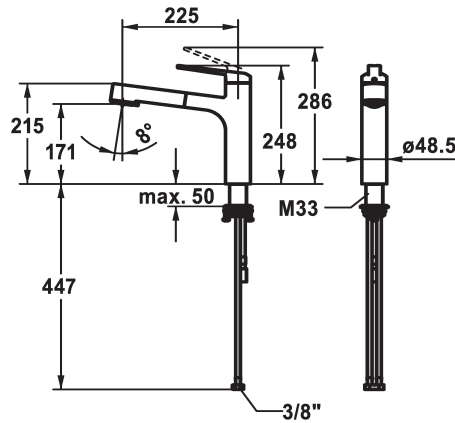

KWC DOMO E Lever mixer - Kitchen

Modell-Linie: DOMO E | 10.701.033.700FL
Taps | Manual taps

KWC-No.

124934
stainless steel, A 225, flexible connection hoses

- * Lever mixer
- * TouchProtect - anti-scald protection thanks to the "double skin" principle
- * Inherently safe against backflow
- * Pull-out spray
 - SprayClean - easy to clean and actively prevents limescale buildup
 - up to 600 mm pull-out length
 - TripleClean - Normal, soft, and power stream modes
 - hose surface to fit faucet surface
 - QuickConnect - Simple hose connection system

- * Hose guide, swivelling 120°
- * EasyLock - a pull-out spray that easily slides back into place
- * OptimalSpace - ample space for washing or working
- * KWC cartridge M 35 S
 - with ceramic discs
 - flow rate and temperature continuously variable
 - temperature limitation
- * Flexible connection hoses 3/8"
- * QuickInstallation - Fastening via threaded connection with locking screws
- * Mounting hole size ø35 mm

Technical Data

Flow rate needle spray
Flow rate normal spray
Connection
Spout
Handling
Kitchen_spray
Color code
Installation_type
Faucet_typ
Dimension Height
G_Acoustic group
Projection_A
Energy Label
Dimension Water outlet
material

9 l/min (3 bar)
8 l/min (3 bar)
Flexible connection hoses
swivel
top lever
Pull-out spray
stainless steel
Pillar installation
Lever mixer
248
l
A 225
B
171
stainless steel