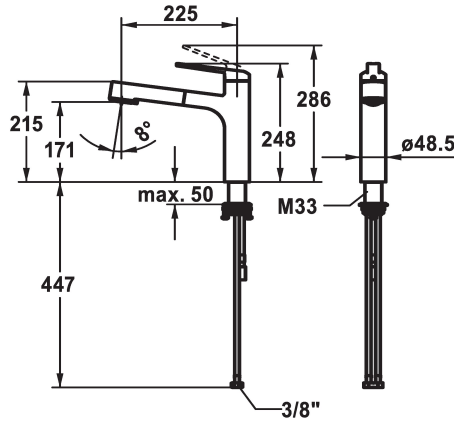

KWC DOMO E Lever mixer - Kitchen

Modell-Linie: DOMO E | 10.701.033.700FL
Taps | Manual taps

KWC-No.

124934
stainless steel, A 225, flexible connection hoses

- * Lever mixer
- * TouchProtect - anti-scald protection thanks to the "double skin" principle
- * Intrinsicly safe against backflow
- * Pull-out spray
 - SprayClean - easy to clean and actively prevents limescale buildup
 - up to 600 mm pull-out length
 - TripleClean - Normal, soft, and power stream modes
 - hose surface to fit faucet surface
 - QuickConnect - Simple hose connection system

- * Hose guide, swivelling 120°
- * EasyLock - a pull-out spray that easily slides back into place
- * OptimalSpace - ample space for washing or working
- * KWC cartridge M 35 S
 - with ceramic discs
 - flow rate and temperature continuously variable
 - temperature limitation
- * Flexible connection hoses 3/8"
- * QuickInstallation - Fastening via threaded connection with locking screws
- * Mounting hole size ø35 mm

Technical Data

Flow rate needle spray
Flow rate normal spray
Connection
Spout
Handling
Kitchenspray
Color code
Installation type
Faucet_typ
Dimension Height
Acoustic group
Projection A
Energy label
Dimension Water outlet
material

9 l/min (3 bar)
8 l/min (3 bar)
Flexible connection hoses
swivel
top lever
Pull-out spray
stainless steel
Pillar installation
Needle spray1
248
yes
A 225
B
171
stainless steel