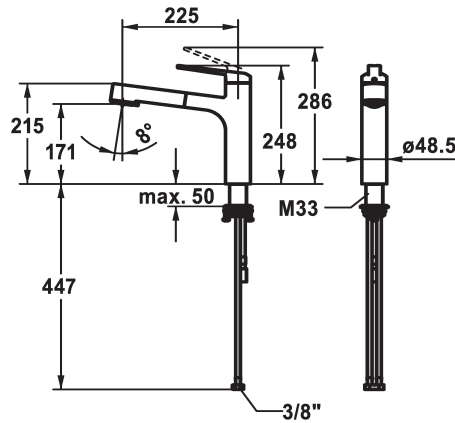

KWC DOMO E Lever mixer - Kitchen

Modell-Linie: DOMO E | 10.701.033.700FL
Hanat | Käsi­käyt­toiset hanat

KWC-No.

124934
stainless steel, A 225, flexible connection hoses

- * Lever mixer
- * TouchProtect - anti-scald protection thanks to the "double skin" principle
- * Intrinsicly safe against backflow
- * Pull-out spray
 - SprayClean - easy to clean and actively prevents limescale buildup
 - up to 600 mm pull-out length
 - TripleClean - Normal, soft, and power stream modes
 - hose surface to fit faucet surface
 - QuickConnect - Simple hose connection system

- * Hose guide, swivelling 120°
- * EasyLock - a pull-out spray that easily slides back into place
- * OptimalSpace - ample space for washing or working
- * KWC cartridge M 35 S
 - with ceramic discs
 - flow rate and temperature continuously variable
 - temperature limitation
- * Flexible connection hoses 3/8"
- * QuickInstallation - Fastening via threaded connection with locking screws
- * Mounting hole size 48.5 mm

Tekniset tiedot

ATT-KWC-A_AUSZUGBRAUSE_SIEB	9 l/min (3 bar)
ATT-KWC-A_AUSZUGBRAUSE_NORMAL	8 l/min (3 bar)
Connection	Flexible_Anschluss­schläuche
Spout	schwenkbar
Handling	topbedient
Kitchen_spray	Auszugbrause
ATT-KWC-FARBCODE	stainless steel
Installation_type	Standmontage
Faucet_typ	Hebelmischer
Measure_Height	248
G_Acoustic group	I
Projection_A	A225
EnergyLabelCH	B
ATT-KWC-MASS-WASSERAUSTRITT	171
Materiali	ROSTFREIER_STAHL
IviCode	0