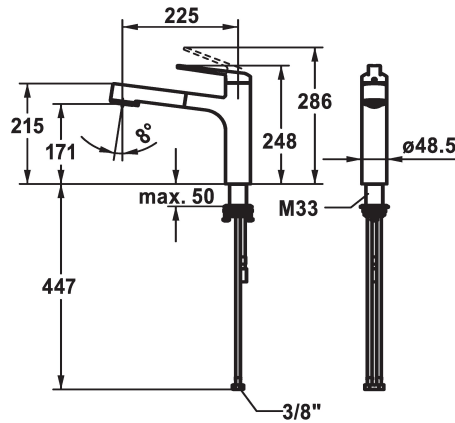

KWC DOMO E Lever mixer - Kitchen

Modell-Linie: DOMO E | 10.701.033.700FL
Armatura umywalkowa | Armatura jednouchwytywa

KWC-No.

124934
stainless steel, A 225, flexible connection hoses

- * Lever mixer
- * TouchProtect - anti-scald protection thanks to the "double skin" principle
- * Intrinsicly safe against backflow
- * Pull-out spray
 - SprayClean - easy to clean and actively prevents limescale buildup
 - up to 600 mm pull-out length
 - TripleClean - Normal, soft, and power stream modes
 - hose surface to fit faucet surface
 - QuickConnect - Simple hose connection system

- * Hose guide, swivelling 120°
- * EasyLock - a pull-out spray that easily slides back into place
- * OptimalSpace - ample space for washing or working
- * KWC cartridge M 35 S
 - with ceramic discs
 - flow rate and temperature continuously variable
 - temperature limitation
- * Flexible connection hoses 3/8"
- * QuickInstallation - Fastening via threaded connection with locking screws
- * Mounting hole size 43.5 mm

Dane techniczne

ATT-KWC-A_AUSZUGBRAUSE_SIEB
ATT-KWC-A_AUSZUGBRAUSE_NORMAL
Connection
ATT-KWC-AUSLAUF
Handling
Kitchen_spray
ATT-KWC-FARBCODE
Installation_type
Faucet_typ
Dimension Height
G_Acoustic group
Projection_A
EnergyLabelCH
ATT-KWC-MASS-WASSERAUSTRITT
Material

9 l/min (3 bar)
8 l/min (3 bar)
Flexible_Anschlusschläuche
schwenkbar
topbedient
Auszugbrause
stainless steel
Standmontage
Hebelmischer
248
l
A225
B
171
ROSTFREIER_STAHL