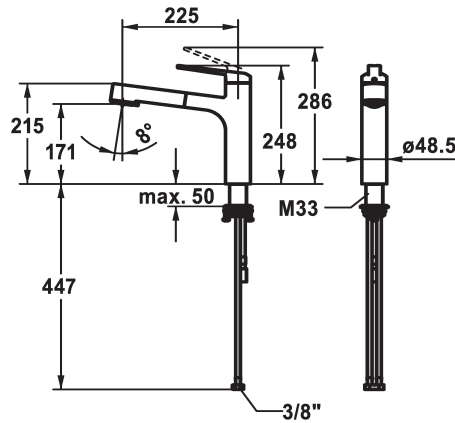

## KWC DOMO E Lever mixer - Kitchen

Modell-Linie: DOMO E | 10.701.033.700FL  
Kranar | Hydraulické armatúry

### KWC-No.

**124934**  
stainless steel, A 225, flexible connection hoses

- \* Lever mixer
- \* TouchProtect - anti-scald protection thanks to the "double skin" principle
- \* Intrinsicly safe against backflow
- \* Pull-out spray
  - SprayClean - easy to clean and actively prevents limescale buildup
  - up to 600 mm pull-out length
  - TripleClean - Normal, soft, and power stream modes
  - hose surface to fit faucet surface
  - QuickConnect - Simple hose connection system

- \* Hose guide, swivelling 120°
- \* EasyLock - a pull-out spray that easily slides back into place
- \* OptimalSpace - ample space for washing or working
- \* KWC cartridge M 35 S
  - with ceramic discs
  - flow rate and temperature continuously variable
  - temperature limitation
- \* Flexible connection hoses 3/8"
- \* QuickInstallation - Fastening via threaded connection with locking screws
- \* Mounting hole size ø35 mm

9 l/min (3 bar)
8 l/min (3 bar)
Flexible_Anschlusschläuche
schwenkbar
topbedient
Auszugbrause
stainless steel
Standmontage
Hebelmischer
248
l
A225
B
171
ROSTFREIER_STAHL