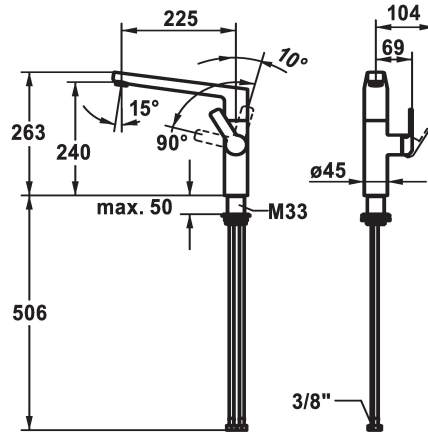

KWC DOMO E Lever mixer - Kitchen

Modell-Linie: DOMO E | 10.701.013.700FL
Umyvadlové armatury | Hydraulické armatury

KWC-No.

124936
stainless steel, A 225, flexible connection hoses

- * Lever mixer
- * Lever installation only possible on the right side
- Child safety: cold water flow in lever position towards the front
- * gap between wall and centre of mounting hole min. 26 mm
- * SwivelStop - swivel spout 360°, limitable to 150°
- Neoperl® Cascade® SLC
- * OptimalSpace - ample space for washing or working
- * KWC cartridge M 35 S

- with ceramic discs
- flow rate and temperature continuously variable
- temperature limitation
- * Flexible connection hoses 3/8"
- * QuickInstallation - Fastening via threaded connection with locking screws
- * Mounting hole size ø35 mm

Technické údaje

A_Spout_Spray
Connection
ATT-KWC-AUSLAUF
Handling
ATT-KWC-FARBCODE
Installation_type
Faucet_typ
Measure_Height
G_Acoustic group
Projection_A
EnergyLabelCH
ATT-KWC-MASS-WASSERAUSTRITT
Materiál

11 l/min (3 bar)
Flexible_Anschlusschläuche
schwenkbar
seitenbedient
stainless steel
Standmontage
Hebelmischer
263
l
A225
B
240
ROSTFREIER-STAHL