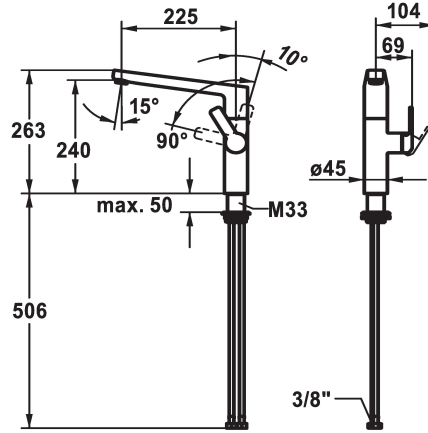

KWC DOMO E Lever mixer - Kitchen

Modell-Linie: DOMO E | 10.701.013.700FL
Taps | Manual taps

KWC-No.

124936
stainless steel, A 225, flexible connection hoses

- * Lever mixer
- * Lever installation only possible on the right side
- Child safety: cold water flow in lever position towards the front
- * gap between wall and centre of mounting hole min. 26 mm
- * SwivelStop - swivel spout 360°, limitable to 150°
- Neoperl® Cascade® SLC
- * OptimalSpace - ample space for washing or working
- * KWC cartridge M 35 S

- with ceramic discs
- flow rate and temperature continuously variable
- temperature limitation
- * Flexible connection hoses 3/8"
- * QuickInstallation - Fastening via threaded connection with locking screws
- * Mounting hole size ø35 mm

Technical Data

Flow rate	11 l/min (3 bar)
Connection	Flexible connection hoses
Spout	swivel
Handling	side lever
Color code	stainless steel
Installation_type	Pillar installation
Faucet_typ	Lever mixer
Dimension Height	263
G_Acoustic group	I
Projection_A	A 225
Energy Label	B
Dimension Water outlet	240
material	stainless steel

Flow rate	11 l/min (3 bar)
Connection	Flexible connection hoses
Spout	swivel
Handling	side lever
Color code	stainless steel
Installation_type	Pillar installation
Faucet_typ	Lever mixer
Dimension Height	263
G_Acoustic group	I
Projection_A	A 225
Energy Label	B
Dimension Water outlet	240
material	stainless steel