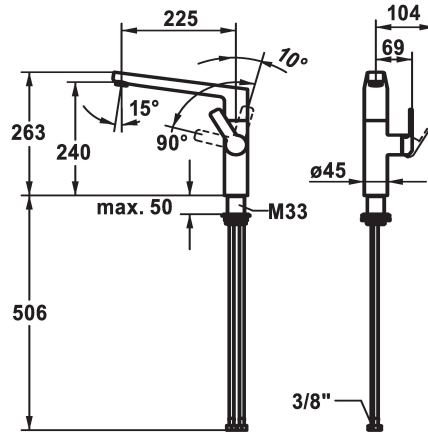

KWC DOMO E Lever mixer - Kitchen

Modell-Linie: DOMO E | 10.701.013.700FL
Taps | Manual taps

KWC-No.

124936
stainless steel, A 225, flexible connection hoses

- * Lever mixer
- * Lever installation only possible on the right side
- Child safety: cold water flow in lever position towards the front
- * gap between wall and centre of mounting hole min. 26 mm
- * SwivelStop - swivel spout 360°, limitable to 150°
- Neoperl® Cascade® SLC
- * OptimalSpace - ample space for washing or working
- * KWC cartridge M 35 S

- with ceramic discs
- flow rate and temperature continuously variable
- temperature limitation
- * Flexible connection hoses 3/8"
- * QuickInstallation - Fastening via threaded connection with locking screws
- * Mounting hole size ø35 mm

Technical Data

Flow rate	11 l/min (3 bar)
Connection	Flexible connection hoses
Spout	swivel
Handling	side lever
Color code	stainless steel
Installation type	Pillar installation
Faucet_typ	Lever mixer
Dimension Height	263
Acoustic group	I
Projection A	A 225
Energy label	B
Dimension Water outlet	240
material	stainless steel