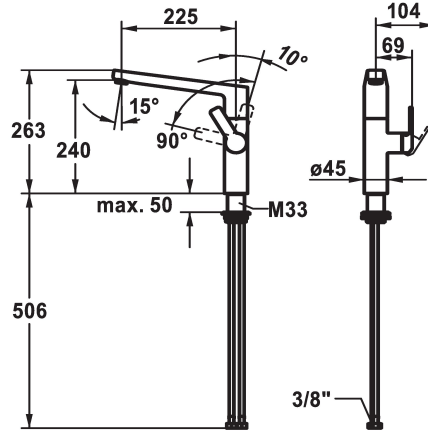

## KWC DOMO E Lever mixer - Kitchen

Modell-Linie: DOMO E | 10.701.013.700FL  
Hanat | Käsikäyttöiset hanat

### KWC-No.

**124936**  
stainless steel, A 225, flexible connection hoses

- \* Lever mixer
- \* Lever installation only possible on the right side
- Child safety: cold water flow in lever position towards the front
- \* gap between wall and centre of mounting hole min. 26 mm
- \* SwivelStop - swivel spout 360°, limitable to 150°
- Neoperl® Cascade® SLC
- \* OptimalSpace - ample space for washing or working
- \* KWC cartridge M 35 S

- with ceramic discs
- flow rate and temperature continuously variable
- temperature limitation
- \* Flexible connection hoses 3/8"
- \* QuickInstallation - Fastening via threaded connection with locking screws
- \* Mounting hole size ø35 mm

### Tekniset tiedot

A_Spout_Spray
Connection
Spout
Handling
ATT-KWC-FARBCODE
Installation_type
Faucet_typ
Measure_Height
G_Acoustic group
Projection_A
EnergyLabelCH
ATT-KWC-MASS-WASSERAUSTRITT
Materiaali
IviCode