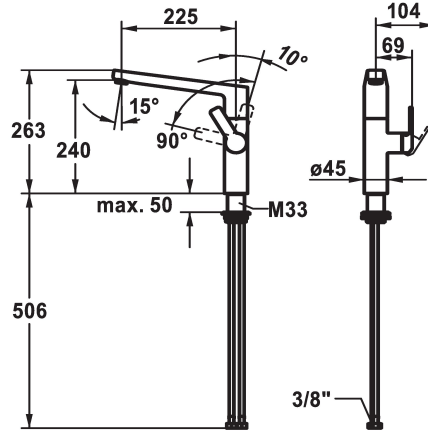

KWC DOMO E Lever mixer - Kitchen

Modell-Linie: DOMO E | 10.701.013.700FL
Armatura umywalkowa | Armatura jednouchwytywa

KWC-No.

124936
stainless steel, A 225, flexible connection hoses

- * Lever mixer
- * Lever installation only possible on the right side
- Child safety: cold water flow in lever position towards the front
- * gap between wall and centre of mounting hole min. 26 mm
- * SwivelStop - swivel spout 360°, limitable to 150°
- Neoperl® Cascade® SLC
- * OptimalSpace - ample space for washing or working
- * KWC cartridge M 35 S

- with ceramic discs
- flow rate and temperature continuously variable
- temperature limitation
- * Flexible connection hoses 3/8"
- * QuickInstallation - Fastening via threaded connection with locking screws
- * Mounting hole size ø35 mm

Dane techniczne

A_Spout_Spray
Connection
ATT-KWC-AUSLAUF
Handling
ATT-KWC-FARBCODE
Installation_type
Faucet_typ
Dimension Height
G_Acoustic group
Projection_A
EnergyLabelCH
ATT-KWC-MASS-WASSERAUSTRITT
Material

11 l/min (3 bar)
Flexible_Anschlusschläuche
schwenkbar
seitenbedient
stainless steel
Standmontage
Hebelmischer
263
l
A225
B
240
ROSTFREIER-STAHL