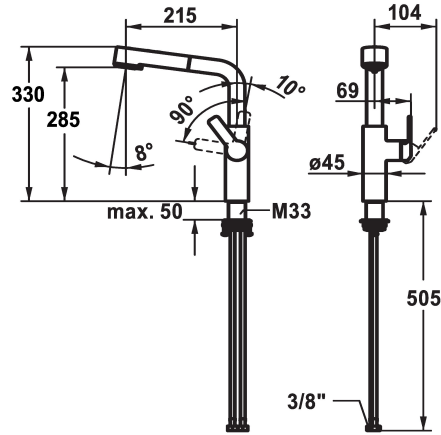

### KWC-No.

**124937**

stainless steel, A 215, flexible connection hoses

- \* Lever mixer
- \* Lever installation only possible on the right side
- Child safety: cold water flow in lever position towards the front
- \* gap between wall and centre of mounting hole min. 26 mm
- \* TouchProtect - anti-scald protection thanks to the "double skin" principle
- \* Inherently safe against backflow
- \* Pull-out spray
  - SprayClean - easy to clean and actively prevents limescale buildup
  - up to 600 mm pull-out length
  - TripleClean - Normal, soft, and power stream modes
  - hose surface to fit faucet surface

- QuickConnect - Simple hose connection system
- \* Hose guide, swivelling 150°
- \* EasyLock - a pull-out spray that easily slides back into place
- \* OptimalSpace - ample space for washing or working
- \* KWC cartridge M 35 S
  - with ceramic discs
  - flow rate and temperature continuously variable
  - temperature limitation
- \* Flexible connection hoses 3/8"
- \* QuickInstallation - Fastening via threaded connection with locking screws
- \* Mounting hole size ø35 mm

### Technické údaje

ATT-KWC-A\_AUSZUGBRAUSE\_SIEB

8 l/min (3 bar)

ATT-KWC-A\_AUSZUGBRAUSE\_NORMAL

8 l/min (3 bar)

Connection

Flexible\_Anschlussschläuche

ATT-KWC-AUSLAUF

Standmontage

Faucet\_typ

Hebelmischer

Measure\_Height

330

G\_Acoustic group

I

Projection\_A