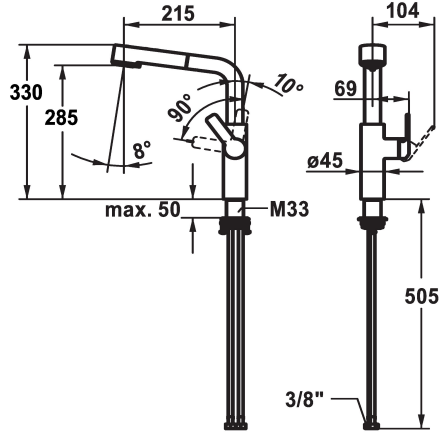

KWC DOMO E Lever mixer - Kitchen

Modell-Linie: DOMO E | 10.701.003.700FL
Taps | Manual taps

KWC-No.

124937

stainless steel, A 215, flexible connection hoses

- * Lever mixer
- * Lever installation only possible on the right side
- Child safety: cold water flow in lever position towards the front
- * gap between wall and centre of mounting hole min. 26 mm
- * TouchProtect - anti-scald protection thanks to the "double skin" principle
- * Intrinsicly safe against backflow
- * Pull-out spray
 - SprayClean - easy to clean and actively prevents limescale buildup
 - up to 600 mm pull-out length
 - TripleClean - Normal, soft, and power stream modes
 - hose surface to fit faucet surface

- QuickConnect - Simple hose connection system
- * Hose guide, swivelling 150°
- * EasyLock - a pull-out spray that easily slides back into place
- * OptimalSpace - ample space for washing or working
- * KWC cartridge M 35 S
 - with ceramic discs
 - flow rate and temperature continuously variable
 - temperature limitation
- * Flexible connection hoses 3/8"
- * QuickInstallation - Fastening via threaded connection with locking screws
- * Mounting hole size ø35 mm

Technical Data

Flow rate needle spray
Flow rate normal spray
Connection
Spout
Handling
Kitchen_spray
Color code
Installation_type
Faucet_typ
Dimension Height
G_Acoustic group
Projection_A
Energy Label
Dimension Water outlet
material

8 l/min (3 bar)
8 l/min (3 bar)
Flexible connection hoses
swivel
side lever
Pull-out spray
stainless steel
Pillar installation
Lever mixer
330
I
A 215
B
285
stainless steel