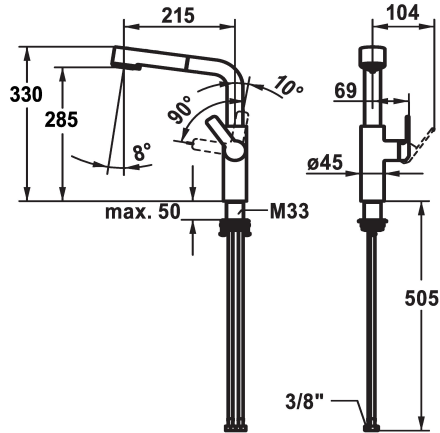

KWC DOMO E Lever mixer - Kitchen

Modell-Linie: DOMO E | 10.701.003.700FL
Taps | Manual taps

KWC-No.

124937

stainless steel, A 215, flexible connection hoses

- * Lever mixer
- * Lever installation only possible on the right side
- Child safety: cold water flow in lever position towards the front
- * gap between wall and centre of mounting hole min. 26 mm
- * TouchProtect - anti-scald protection thanks to the "double skin" principle
- * Intrinsicly safe against backflow
- * Pull-out spray
 - SprayClean - easy to clean and actively prevents limescale buildup
 - up to 600 mm pull-out length
 - TripleClean - Normal, soft, and power stream modes
 - hose surface to fit faucet surface

- QuickConnect - Simple hose connection system
- * Hose guide, swivelling 150°
- * EasyLock - a pull-out spray that easily slides back into place
- * OptimalSpace - ample space for washing or working
- * KWC cartridge M 35 S
 - with ceramic discs
 - flow rate and temperature continuously variable
 - temperature limitation
- * Flexible connection hoses 3/8"
- * QuickInstallation - Fastening via threaded connection with locking screws
- * Mounting hole size ø35 mm

Technical Data

Flow rate needle spray	8 l/min (3 bar)
Flow rate normal spray	8 l/min (3 bar)
Connection	Flexible connection hoses
Spout	swivel
Handling	side lever
Kitchenspray	Pull-out spray
Color code	stainless steel
Installation type	Pillar installation
Faucet_typ	Lever mixer
Dimension Height	330
Acoustic group	I
Projection A	A 215
Energy label	B
Dimension Water outlet	285
material	stainless steel