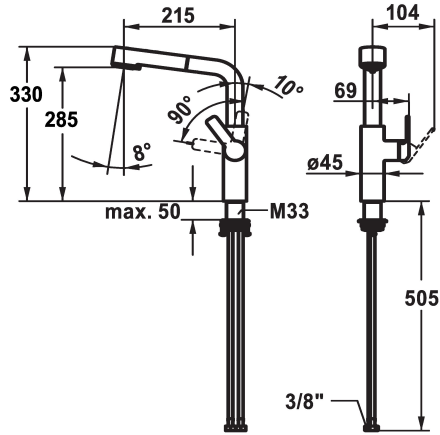

KWC DOMO E Lever mixer - Kitchen

Modell-Linie: DOMO E | 10.701.003.700FL
Taps | Manual taps

KWC-No.

124937

stainless steel, A 215, flexible connection hoses

- * Lever mixer
- * Lever installation only possible on the right side
- Child safety: cold water flow in lever position towards the front
- * gap between wall and centre of mounting hole min. 26 mm
- * TouchProtect - anti-scald protection thanks to the "double skin" principle
- * Intrinsicly safe against backflow
- * Pull-out spray
 - SprayClean - easy to clean and actively prevents limescale buildup
 - up to 600 mm pull-out length
 - TripleClean - Normal, soft, and power stream modes
 - hose surface to fit faucet surface

- QuickConnect - Simple hose connection system
- * Hose guide, swivelling 150°
- * EasyLock - a pull-out spray that easily slides back into place
- * OptimalSpace - ample space for washing or working
- * KWC cartridge M 35 S
 - with ceramic discs
 - flow rate and temperature continuously variable
 - temperature limitation
- * Flexible connection hoses 3/8"
- * QuickInstallation - Fastening via threaded connection with locking screws
- * Mounting hole size ø35 mm

Technical Data

Flow rate needle spray
Flow rate normal spray
Connection
Spout
Handling
Kitchenspray
Color code
Installation type
Faucet_typ
Measure Height
Acoustic group
Projection A
Energy label
Dimension Water outlet
material

8 l/min (3 bar)
8 l/min (3 bar)
Flexible connection hoses
swivel
side lever
Pull-out spray
stainless steel
Pillar installation
Lever mixer
330
I
A 215
B
285
stainless steel