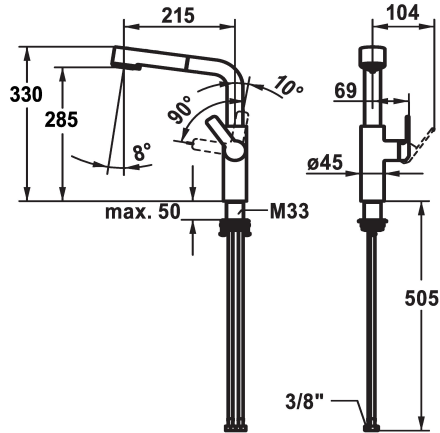

KWC DOMO E Lever mixer - Kitchen

Modell-Linie: DOMO E | 10.701.003.700FL
Kranar | Hydraulické armatury

KWC-No.

124937

stainless steel, A 215, flexible connection hoses

- * Lever mixer
- * Lever installation only possible on the right side
- Child safety: cold water flow in lever position towards the front
- * gap between wall and centre of mounting hole min. 26 mm
- * TouchProtect - anti-scald protection thanks to the "double skin" principle
- * Inherently safe against backflow
- * Pull-out spray
 - SprayClean - easy to clean and actively prevents limescale buildup
 - up to 600 mm pull-out length
 - TripleClean - Normal, soft, and power stream modes
 - hose surface to fit faucet surface

- QuickConnect - Simple hose connection system
- * Hose guide, swivelling 150°
- * EasyLock - a pull-out spray that easily slides back into place
- * OptimalSpace - ample space for washing or working
- * KWC cartridge M 35 S
 - with ceramic discs
 - flow rate and temperature continuously variable
 - temperature limitation
- * Flexible connection hoses 3/8"
- * QuickInstallation - Fastening via threaded connection with locking screws
- * Mounting hole size ø35 mm

Technical Data

ATT-KWC-A_AUSZUGBRAUSE_SIEB

8 l/min (3 bar)

ATT-KWC-A_AUSZUGBRAUSE_NORMAL

8 l/min (3 bar)

Connection

Flexible_Anschlusschläuche

ATT-KWC-AUSLAUF

Standmontage

Faucet_typ

Hebelmischer

Measure_Height

330

G_Acoustic group

I

Projection_A