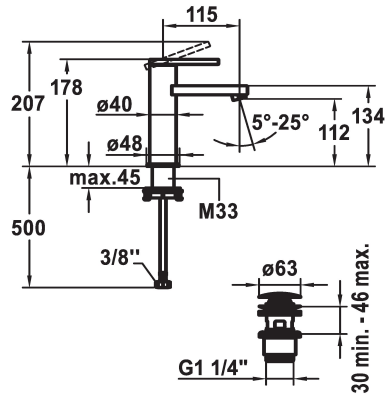

KWC AVA E Lever mixer - Basin

Modell-Linie: AVA E | 12.451.641.700FL
Hanat | Käsi käyttöiset hanat

KWC-No.

124952
stainless steel, A 115, flexible connection hoses, with Push Open

124953
stainless steel, A 115, flexible connection hoses, without pop-up valve

ATT-KWC- ABLAUFGARNITUR

mit_Push_open

ohne_Ablaufgarnitur

- * Flexible connection hoses 3/8"
- * QuickInstallation - Fastening via threaded connection with locking screws
- * Mounting hole size ø35 mm
- * Scope of delivery:
- KWC pop-up valve Push Open 2 in 1 Z.538.321.177

Tekniset tiedot

A_Spout_Spray
ATT-KWC-ABLAUFGARNITUR
Connection
Spout
Handling
ATT-KWC-FARBCODE
Installation_type
Faucet_typ
Measure_Height
G_Acoustic group
Projection_A
EnergyLabelCH
ATT-KWC-MASS-WASSERAUSTRITT
Materiaali
lviCode

5 l/min (3 bar)
mit_Push_open
Flexible_Anschlussschläuche
Kiinnitetty
topbedient
stainless steel
Standmontage
Hebelmischer
178
I
A115
A
112
ROSTFREIER_STAHL
0

Varaosat

KWC AVA E Lever mixer - Basin

Modell-Linie: AVA E | 12.451.641.700FL
Hanat | Käsi­käyt­toiset hanat