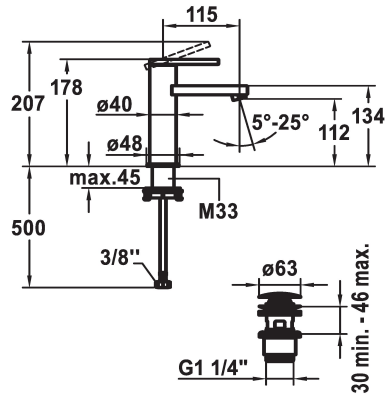

KWC AVA E Lever mixer - Basin

Modell-Linie: AVA E | 12.451.641.700FL
Kranar | Hydraulické armatury

KWC-No.

124952
stainless steel, A 115, flexible connection hoses, with Push Open

124953
stainless steel, A 115, flexible connection hoses, without pop-up valve

ATT-KWC- ABLAUFGARNITUR

mit_Push_open

ohne_Ablaufgarnitur

- * Flexible connection hoses 3/8"
- * QuickInstallation - Fastening via threaded connection with locking screws
- * Mounting hole size ø35 mm
- * Scope of delivery:
- KWC pop-up valve Push Open 2 in 1 Z.538.321.177

Faucet_typ

Measure_Height

G_Acoustic group

Projection_A

EnergyLabelCH

ATT-KWC-MASS-WASSERAUSTRITT

Material

5 l/min (3 bar)

I

A115

A

112

ROSTFREIER_STAHL

Reservdelar

KWC AVA E Lever mixer - Basin

Modell-Linie: AVA E | 12.451.641.700FL
Kranar | Hydraulické armatury