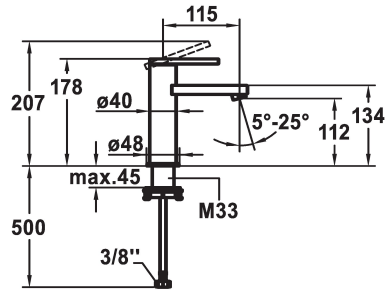

KWC AVA E Lever mixer - Basin

Modell-Linie: AVA E | 12.451.051.700FL
Armatura umywalkowa | Armatura jednouchwytowa

KWC-No.

124952
stainless steel, A 115, flexible connection hoses, with Push Open

124953
stainless steel, A 115, flexible connection hoses, without pop-up valve

- flow rate and temperature continuously variable
- * Flexible connection hoses 3/8"
- * QuickInstallation - Fastening via threaded connection with locking screws
- * Mounting hole size ø35 mm

Dane techniczne

5 l/min (3 bar)
ohne_Ablaufgarnitur
Flexible_Anschlusschläuche
fest
topbedient
stainless steel
Standmontage
Hebelmischer
178
I
A115
A
112
ROSTFREIER_STAHL

Części zamienne

KWC AVA E Lever mixer - Basin

Modell-Linie: AVA E | 12.451.051.700FL
Armatura umywalkowa | Armatura jednouchwytowa