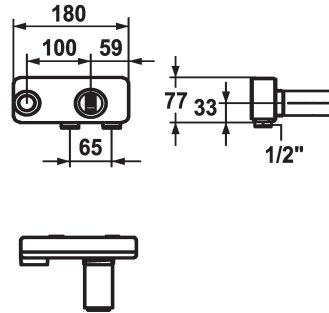

KWC AVA E Concealed unit

Modell-Linie: ACCESSOIRES | 39.001.400.700
Taps | Complementary parts taps

KWC-No.

124963

stainless steel, Concealed unit

* Concealed unit wall two hole
* Connecting thread 1/2"
* To be ordered separately:
- Installation kit Z.536.828

* Suitable for:
- KWC AVA E
- KWC ONO E

Technical Data

Flow rate	9 l/min (3 bar)
Connection	G 1/2"
Color code	stainless steel
Installation_type	Wall mounted
Concealed_unit	Concealed unit
material	Brass