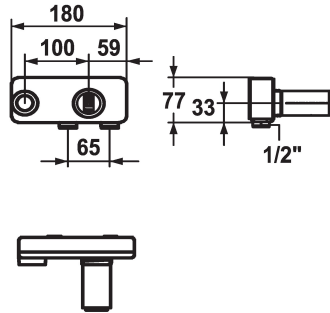

## KWC AVA E Concealed unit

Modell-Linie: ACCESSOIRES | 39.001.400.700  
Hanat | Täydennysosat

### KWC-No.

**124963**

stainless steel, Concealed unit

\* Concealed unit wall two hole  
\* Connecting thread 1/2"  
\* To be ordered separately:  
- Installation kit Z.536.828

\* Suitable for:  
- KWC AVA E  
- KWC ONO E