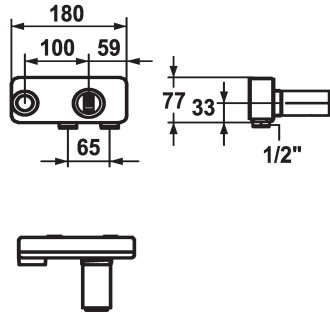

KWC AVA E Concealed unit

Modell-Linie: ACCESSOIRES | 39.001.400.700

KWC-No.

124963

stainless steel, Concealed unit

* Concealed unit wall two hole
* Connecting thread 1/2"
* To be ordered separately:
- Installation kit Z.536.828

* Suitable for:
- KWC AVA E
- KWC ONO E

Technical Data

ATT-KWC-A_ABGANG_UP

9 l/min (3 bar)

Connection

G1/2"

ATT-KWC-FARBCODE

stainless steel