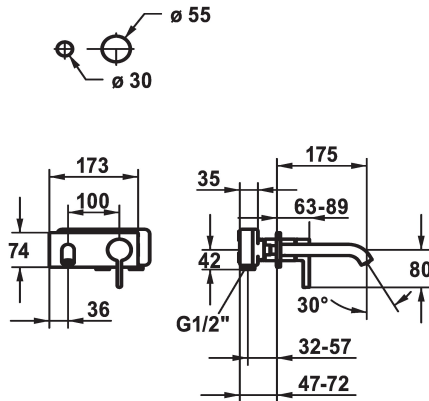

## KWC BEVO

Trim kit - Lever mixer - Basin

Modell-Linie: BEVO | 11.422.033.176

Kranar | Hydraulické armatury

### KWC-No.

**124619**  
chromeline, A 175, Trim kit

**124620**  
chromeline, A 225, Trim kit

**125022**  
matt black, A 175, Trim kit

**125023**  
matt black, A 225, Trim kit

**125049**  
brushed steel, A 175, Trim kit

- with ceramic discs
- flow rate and temperature continuously variable
- \* To be ordered separately:
- Unit for concealed installation ½" 39.001.401.931
- \* To be ordered separately (optional or if necessary):
- Extension set 20 mm Z.536.333

G\_Acoustic\_group

ATT-KWC-UNTERPUTZ

Projection\_A

EnergyLabelCH

Material

5 l/min (3 bar)

fest

173x74