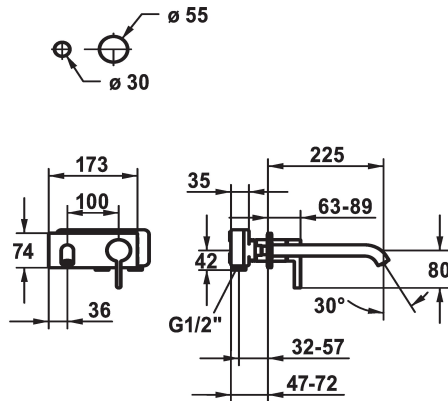

KWC BEVO

Trim kit - Lever mixer - Basin

Modell-Linie: BEVO | 11.422.034.176

Umyvadlové armatury | Hydraulické armatury

KWC-No.
124619 chromeline, A 175, Trim kit
124620 chromeline, A 225, Trim kit
125022 matt black, A 175, Trim kit
125023 matt black, A 225, Trim kit
125049 brushed steel, A 175, Trim kit
125050 brushed steel, A 225, Trim kit

ATT-KWC-FARBCODE	Projection_A
chromeline	A175
chromeline	A225
brushed steel	A175
brushed steel	A225

- * Trim kit Lever mixer
- * EcoProtect - water-saving device
- * Fixed spout
- Neoperl® Caché® CS, Coin Slot
- * OptimalSpace - ample space for washing or working
- * KWC cartridge M 35 H

- with ceramic discs
- flow rate and temperature continuously variable
- * To be ordered separately:
- Unit for concealed installation ½" 39.001.401.931
- * To be ordered separately (optional or if necessary):
- Extension set 20 mm Z.536.333

Technické údaje

A_Spout_Spray
ATT-KWC-AUSLAUF
ATT-KWC-DURCHMESSER
Handling
ATT-KWC-FARBCODE
Installation_type
Faucet_typ
G_Acoustic_group
ATT-KWC-UNTERPUTZ
Projection_A
EnergyLabelCH
Material

5 l/min (3 bar)
fixovaná
173x74
frontbedient
matt black
montáž na stěnu
Hebelmischer
I
FM-Set
A225
A
mosaz