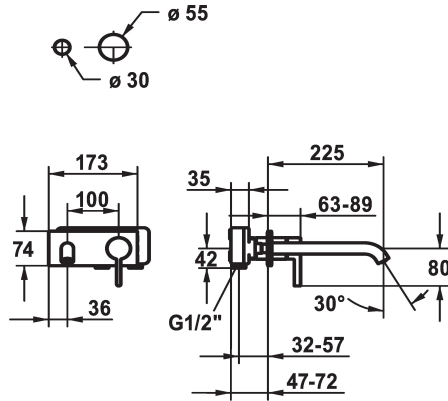

## KWC BEVO Trim kit - Lever mixer - Basin

Modell-Linie: BEVO | 11.422.034.176  
Taps | Manual taps

KWC-No.
<b>124619</b> chromeline, A 175, Trim kit
<b>124620</b> chromeline, A 225, Trim kit
<b>125022</b> matt black, A 175, Trim kit
<b>125023</b> matt black, A 225, Trim kit
<b>125049</b> brushed steel, A 175, Trim kit
<b>125050</b> brushed steel, A 225, Trim kit

Color code	Projection_A
chrome	A 175
chrome	A 225
brushed steel	A 175
brushed steel	A 225

- \* Trim kit Lever mixer
- \* EcoProtect - water-saving device
- \* Fixed spout
- Neoperl® Caché® CS, Coin Slot
- \* OptimalSpace - ample space for washing or working
- \* KWC cartridge M 35 H

- with ceramic discs
- flow rate and temperature continuously variable
- \* To be ordered separately:
- Unit for concealed installation ½" 39.001.401.931
- \* To be ordered separately (optional or if necessary):
- Extension set 20 mm Z.536.333

Technical Data
Flow rate
Spout
Diameter
Handling
Color code
Installation_type
Faucet_typ
G_Acoustic_group
Concealed_unit
Projection_A
Energy Label
material

5 l/min (3 bar)
fixed
173 x 74
front lever
matt black
Wall mounted
Lever mixer
I
Trim kit
A 225
A
Brass