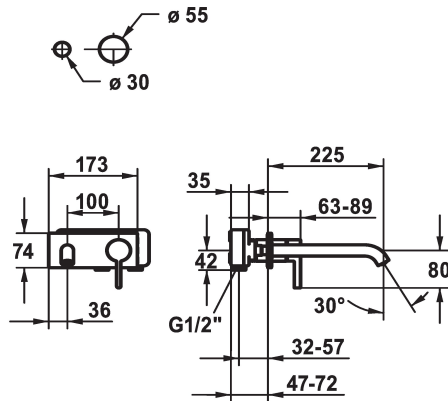

## KWC BEVO

Trim kit - Lever mixer - Basin

Modell-Linie: BEVO | 11.422.034.176  
Taps | Manual taps

KWC-No.
<b>124619</b> chromeline, A 175, Trim kit
<b>124620</b> chromeline, A 225, Trim kit
<b>125022</b> matt black, A 175, Trim kit
<b>125023</b> matt black, A 225, Trim kit
<b>125049</b> brushed steel, A 175, Trim kit
<b>125050</b> brushed steel, A 225, Trim kit

Color code	Projection A
chromeline	A 175
chromeline	A 225
brushed steel	A 175
brushed steel	A 225

- \* Trim kit Lever mixer
- \* EcoProtect - water-saving device
- \* Fixed spout
- Neoperl® Caché® CS, Coin Slot
- \* OptimalSpace - ample space for washing or working
- \* KWC cartridge M 35 H

- with ceramic discs
- flow rate and temperature continuously variable
- \* To be ordered separately:
- Unit for concealed installation ½" 39.001.401.931
- \* To be ordered separately (optional or if necessary):
- Extension set 20 mm Z.536.333

Technical Data
Flow rate
Spout
Diameter
Handling
Color code
Installation type
Faucet_typ
Acoustic group
Concealed unit
Projection A
Energy label
material

5 l/min (3 bar)
fixed
173 x 74
front lever
matt black
Wall mounted
Lever mixer
I
Trim kit
A 225
A
Brass