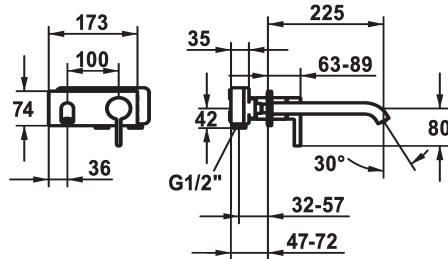

## KWC BEVO

Trim kit - Lever mixer - Basin

Modell-Linie: BEVO | 11.422.034.176

Hanat | Käsi käyttöiset hanat

### KWC-No.

**124619**  
chromeline, A 175, Trim kit

**124620**  
chromeline, A 225, Trim kit

**125022**  
matt black, A 175, Trim kit

**125023**  
matt black, A 225, Trim kit

**125049**  
brushed steel, A 175, Trim kit

- with ceramic discs
- flow rate and temperature continuously variable
- \* To be ordered separately:
- Unit for concealed installation ½" 39.001.401.931
- \* To be ordered separately (optional or if necessary):
- Extension set 20 mm Z.536.333