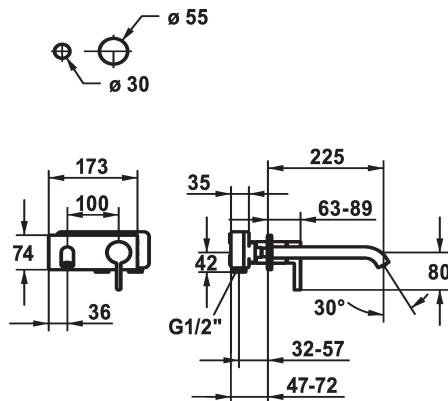

KWC BEVO

Trim kit - Lever mixer - Basin

Modell-Linie: BEVO | 11.422.034.176

Armatura umywalkowa | Armatura jednouchwytywa

KWC-No.

124619
chromeline, A 175, Trim kit

124620
chromeline, A 225, Trim kit

125022
matt black, A 175, Trim kit

Projection_A

A175

A225

A175

A225

- * Trim kit Lever mixer
- * EcoProtect - water-saving device
- * Fixed spout
- Neoperl® Caché® CS, Coin Slot
- * OptimalSpace - ample space for washing or working
- * KWC cartridge M 35 H

- with ceramic discs
- flow rate and temperature continuously variable
- * To be ordered separately:
- Unit for concealed installation ½" 39.001.401.931
- * To be ordered separately (optional or if necessary):
- Extension set 20 mm Z.536.333

Dane techniczne

A_Spout_Spray

5 l/min (3 bar)

ATT-KWC-AUSLAUF

fest

średnicy

173x74

Handling