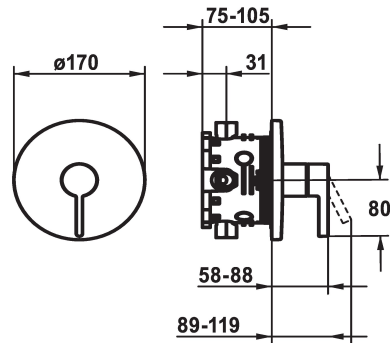

KWC BEVO

Trim kit - Lever mixer - Shower

Modell-Linie: BEVO | 21.424.500.176

Sprchové armatury | Hydraulické sprchy

KWC-No.

124632
chromeline, Trim kit

125025
matt black, Trim kit

125052
brushed steel, Trim kit

ATT-KWC-FARBCODE

chromeline

matt black

brushed steel

* Trim kit with function unit
* Outflow top or below
* KWC cartridge M 35 H
- with ceramic discs
- flow rate and temperature continuously variable
* Scope of delivery:

- Function unit, lever, cap, sleeve, cover plate, holder for escutcheon
- Fastening of the cover plate without screws
* To be ordered separately:
- Unit for concealed installation KWC BLUEBOX®
½", without shut-off valve, 39.999.900.931
¾" (½"), with shut-off valve, 39.999.910.931

Technické údaje

ATT-KWC-A_ABGANG_UP

19 l/min (3 bar)

ATT-KWC-DURCHMESSER

D170

Handling

frontbedient

ATT-KWC-FARBCODE