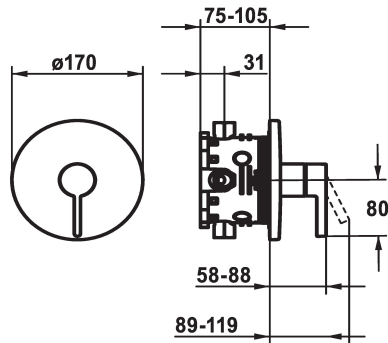

## KWC BEVO Trim kit - Lever mixer - Shower

Modell-Linie: BEVO | 21.424.500.176  
Showers | Manual shower

### Color code

chrome

matt black

brushed steel

- \* Trim kit with function unit
- \* Outflow top or below
- \* KWC cartridge M 35 H
- with ceramic discs
- flow rate and temperature continuously variable
- \* Scope of delivery:

- Function unit, lever, cap, sleeve, cover plate, holder for escutcheon
- Fastening of the cover plate without screws
- \* To be ordered separately:
- Unit for concealed installation KWC BLUEBOX®
- ½", without shut-off valve, 39.999.900.931
- ¾" (½"), with shut-off valve, 39.999.910.931

### Technical Data

Flow rate
Diameter
Handling
Color code
Installation_type
Faucet_typ
G_Acoustic group
Concealed_unit
Energy Label
material

19 l/min (3 bar)
D170
front lever
matt black
Wall mounted
Lever mixer
I
Trim kit
C
Brass