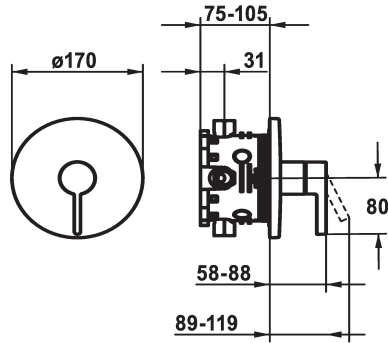

## KWC BEVO Trim kit - Lever mixer - Shower

Modell-Linie: BEVO | 21.424.500.176  
Showers | Manual shower

KWC-No.
<b>124632</b> chromeline, Trim kit
<b>125025</b> matt black, Trim kit
<b>125052</b> brushed steel, Trim kit

Color code
chromeline
matt black
brushed steel

\* Trim kit with function unit  
\* Outflow top or below  
\* KWC cartridge M 35 H  
- with ceramic discs  
- flow rate and temperature continuously variable  
\* Scope of delivery:

- Function unit, lever, cap, sleeve, cover plate, holder for escutcheon  
- Fastening of the cover plate without screws  
\* To be ordered separately:  
- Unit for concealed installation KWC BLUEBOX®  
1/2", without shut-off valve, 39.999.900.931  
3/4" (1/2"), with shut-off valve, 39.999.910.931

Technical Data
Flow rate
Diameter
Handling
Color code
Installation type
Faucet_typ
Acoustic group
Concealed unit
Energy label
material

19 l/min (3 bar)
D170
front lever
matt black
Wall mounted
Lever mixer
I
Trim kit
C
Brass