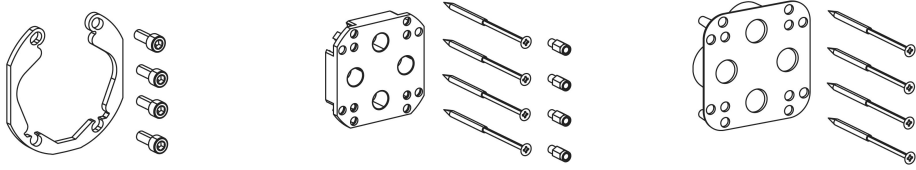

Optional Accessories