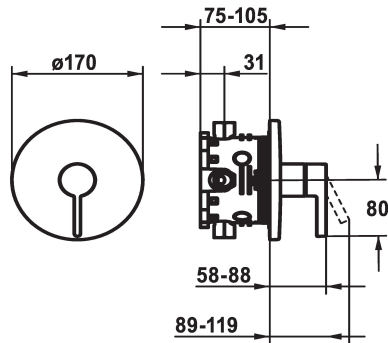

KWC BEVO Trim kit - Lever mixer - Shower

Modell-Linie: BEVO | 21.424.500.176
Duschar | Hydraulické sprchy

KWC-No.

124632
chromeline, Trim kit

125025
matt black, Trim kit

125052
brushed steel, Trim kit

ATT-KWC-FARBCODE

chromeline

matt black

brushed steel

- * Trim kit with function unit
- * Outflow top or below
- * KWC cartridge M 35 H
- with ceramic discs
- flow rate and temperature continuously variable
- * Scope of delivery:

- Function unit, lever, cap, sleeve, cover plate, holder for escutcheon
- Fastening of the cover plate without screws
- * To be ordered separately:
- Unit for concealed installation KWC BLUEBOX®
- ½", without shut-off valve, 39.999.900.931
- ¾" (½"), with shut-off valve, 39.999.910.931

Modell-Linie: BEVO | 21.424.500.176

Duschar | Hydraulické sprchy

BLUEBOX Alignment set

537593
Z.537.593

BLUEBOX Extension set 15 mm

537595
Z.537.595

BLUEBOX Reverse adapter

537953
Z.537.953