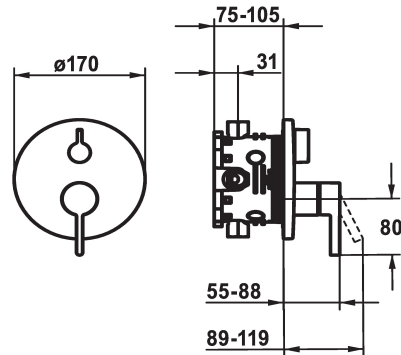

KWC BEVO Trim kit - Lever mixer - Tub

Modell-Linie: BEVO | 20.424.510.176
Suihkut ja suihkupaneelit | Allashanat

KWC-No.
124634 chromeline, Trim kit
124636 chromeline, Trim kit, with vacuum breaker
125027 matt black, Trim kit
125028 matt black, Trim kit, with vacuum breaker
125054 brushed steel, Trim kit
125055 brushed steel, Trim kit, with vacuum breaker

ATT-KWC-FARBCODE	ATT-KWC-UNTERPUTZ
chromeline	FM-Set
chromeline	FM-Set mit SI
matt black	FM-Set
matt black	FM-Set mit SI
brushed steel	FM-Set
brushed steel	FM-Set mit SI

* Trim kit with function unit
* Outflow top and below
* Turning handle for diverter
* KWC cartridge M 35 H
- with ceramic discs
- flow rate and temperature continuously variable
* Scope of delivery:

- Function unit, lever, cap, sleeve, cover plate, holder for escutcheon, diverter
- Fastening of the cover plate without screws
* To be ordered separately:
- Unit for concealed installation KWC BLUEBOX®
½", without shut-off valve, 39.999.900.931
¾" (½"), with shut-off valve, 39.999.910.931

Tekniset tiedot
ATT-KWC-A_ABGANG_UP
Halkaisija
Handling
ATT-KWC-FARBCODE
Installation_type
Faucet_typ
G_Acoustic_group
ATT-KWC-UNTERPUTZ
EnergyLabelCH
Materiaali
lviCode

19 l/min (3 bar)
D170
frontbedient
matt black
Seinäasennus
Hebelmischer
I
FM-Set mit SI
C
Messinki
0