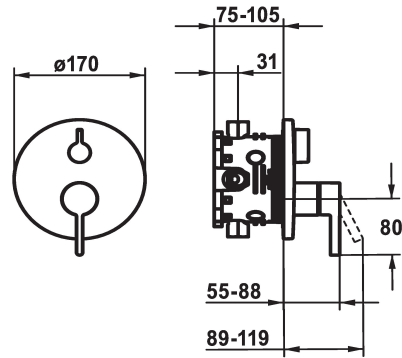

## KWC BEVO Trim kit - Lever mixer - Tub

Modell-Linie: BEVO | 20.424.510.176  
Duschar | Badkarsarmaturer

KWC-No.
<b>124634</b> chromeline, Trim kit
<b>124636</b> chromeline, Trim kit, with vacuum breaker
<b>125027</b> matt black, Trim kit
<b>125028</b> matt black, Trim kit, with vacuum breaker
<b>125054</b> brushed steel, Trim kit
<b>125055</b> brushed steel, Trim kit, with vacuum breaker

ATT-KWC-FARBCODE	ATT-KWC-UNTERPUTZ
chromeline	FM-Set
chromeline	FM-Set mit SI
matt black	FM-Set
matt black	FM-Set mit SI
brushed steel	FM-Set
brushed steel	FM-Set mit SI

\* Trim kit with function unit  
\* Outflow top and below  
\* Turning handle for diverter  
\* KWC cartridge M 35 H  
- with ceramic discs  
- flow rate and temperature continuously variable  
\* Scope of delivery:

- Function unit, lever, cap, sleeve, cover plate, holder for escutcheon, diverter  
- Fastening of the cover plate without screws  
\* To be ordered separately:  
- Unit for concealed installation KWC BLUEBOX®  
½", without shut-off valve, 39.999.900.931  
¾" (½"), with shut-off valve, 39.999.910.931

Technical Data
ATT-KWC-A_ABGANG_UP
Diameter
Handling
ATT-KWC-FARBCODE
Installation_type
Faucet_typ
G_Acoustic_group
ATT-KWC-UNTERPUTZ
EnergyLabelCH
Material

19 l/min (3 bar)
D170
frontbedient
matt black
Väggmontering
Hebelmischer
I
FM-Set mit SI
C
Mässing