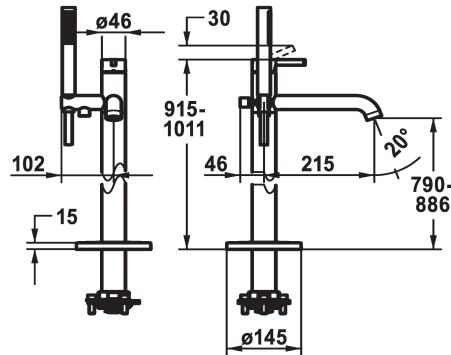

KWC BEVO Lever mixer - Tub

Modell-Linie: BEVO | 20.421.093.176
Duschar | Badkarsarmaturen

KWC-No.

124791
chromeline, A 215, with hand shower and hose

125030
matt black, A 215, with hand shower and hose

125057
brushed steel, A 215, with hand shower and hose

- * Lever mixer
- * For freestanding tub
- * Integrated check valve in the hose outlet
- * with shower holder
- * Fixed spout
- Neoperl® SLIM®
- * KWC cartridge M 35 OP
- with ceramic discs

ATT-KWC-FARBCODE

chromeline

matt black

brushed steel

- flow rate and temperature continuously variable
- temperature limitation
- * Scope of delivery:
- Hand shower KWC FIT-X slim 26.000.103.176
- Shower hose 1500 mm, plastic 26.001.033.176
- * To be ordered separately:
- Unit for concealed installation 39.000.602.931

Faucet_typ

Measure_Height

G_Acoustic_group

ATT-KWC-G_BRAUSENABGANG

Projection_A

EnergyLabelCH

ATT-KWC-MASS-WASSERAUSTRITT

Material