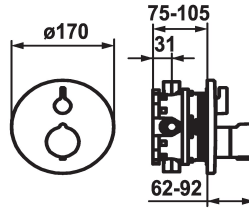

## KWC SHOWERCULTURE Trim kit - Thermostatic mixer - Shower

Modell-Linie: **SHOWERCULTURE** | 21.004.802.176  
Valves | Thermostatic mixing valve

### KWC-No.

**124011**  
chromeline, Trim kit

**125032**  
matt black, Trim kit

**125059**  
brushed steel, Trim kit

### Color code

chromeline

matt black

brushed steel

- \* Trim kit with thermostatic function unit style
- \* Outflow top or below
- \* SkinProtect - Safety stop prevents scalding
- \* Turning handle to control flow
- \* Inherently safe against backflow
- \* Scope of delivery:
  - Function unit, temperature lever, sleeve, cover plate, holder for

### Technical Data

Flow rate
Diameter
Handling
Color code
Installation type
Faucet_typ
Acoustic group
Concealed unit
Energy label
material

19 l/min (3 bar)
D170
front lever
matt black
Wall mounted
Spare parts 1
yes
Trim kit
C
Brass