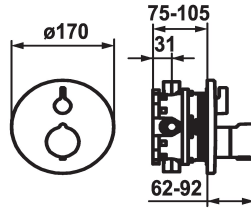

KWC SHOWERCULTURE

Trim kit - Thermostatic mixer - Shower

Modell-Linie: SHOWERCULTURE | 21.004.802.176

Zawory | Termostatyczne zawory mieszające

KWC-No.

124011
chromeline, Trim kit

125032
matt black, Trim kit

125059
brushed steel, Trim kit

ATT-KWC-FARBCODE

chromeline

matt black

brushed steel

- * Trim kit with thermostatic function unit style
- * Outflow top or below
- * SkinProtect - Safety stop prevents scalding
- * Turning handle to control flow
- * Intrinsicly safe against backflow
- * Scope of delivery:
- Function unit, temperature lever, sleeve, cover plate, holder for

- escutcheon handle to control flow
- Fastening of the cover plate without screws
- * To be ordered separately:
- Unit for concealed installation KWC BLUEBOX®
1/2", without shut-off valve, 39.999.900.931
3/4" (1/2"), with shut-off valve, 39.999.910.931

ATT-KWC-UNTERPUTZ

EnergyLabelCH

Materiał

19 l/min (3 bar)

D170

frontbedient

matt black

Montaż naścienny