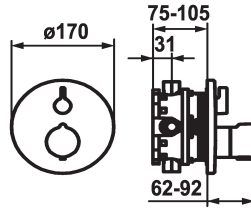

KWC SHOWERCULTURE Trim kit - Thermostatic mixer - Shower

Modell-Linie: **SHOWERCULTURE | 21.004.802.176**
Ventiler | Termostatiska blandningsventiler

KWC-No.

124011
chromeline, Trim kit

125032
matt black, Trim kit

125059
brushed steel, Trim kit

ATT-KWC-FARBCODE

chromeline

matt black

brushed steel

- * Trim kit with thermostatic function unit style
- * Outflow top or below
- * SkinProtect - Safety stop prevents scalding
- * Turning handle to control flow
- * Inherently safe against backflow
- * Scope of delivery:
- Function unit, temperature lever, sleeve, cover plate, holder for

- escutcheon handle to control flow
- Fastening of the cover plate without screws
- * To be ordered separately:
- Unit for concealed installation KWC BLUEBOX®
1/2", without shut-off valve, 39.999.900.931
3/4" (1/2"), with shut-off valve, 39.999.910.931